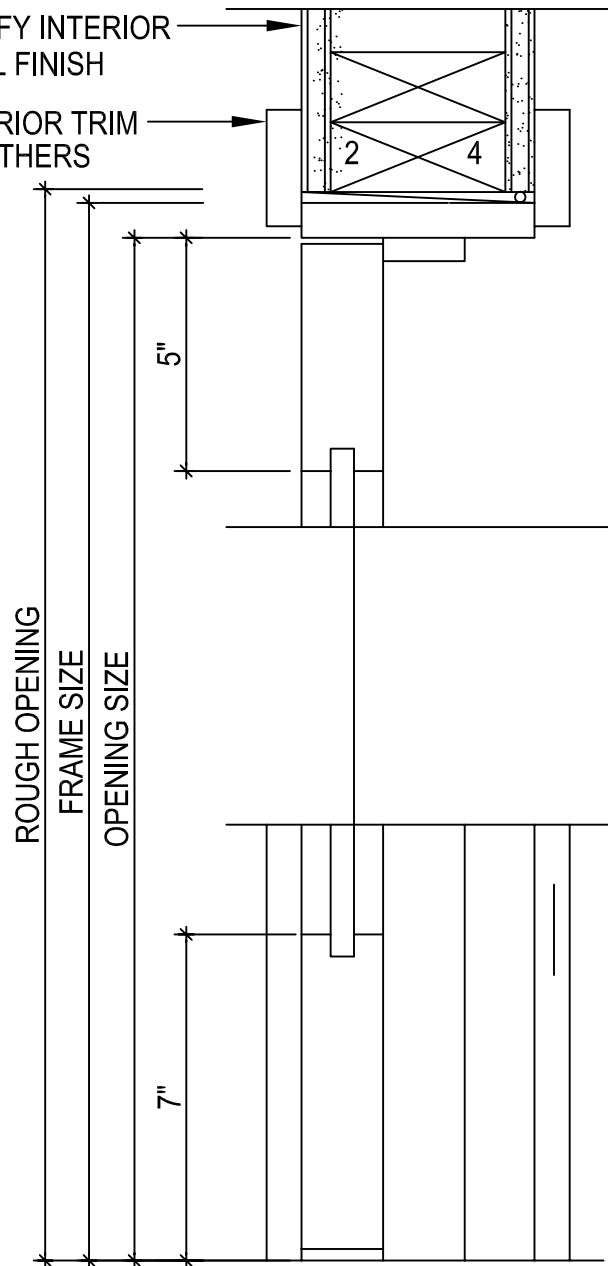

VERIFY INTERIOR WALL FINISH
 INTERIOR TRIM BY OTHERS

Ⓑ JAMB
 (HEAD SIM.)

Ⓐ THRESHOLD

TYPICAL INTERIOR HINGED DOOR

M.J.N. McNAUGHTON LTD

PO Box 27 061, Mt. Roskill, New Zealand
 Email: mjmnaughton@xtra.co.nz

T: +64.9.620.9059
 F: +64.9.620.7585

JAMB
 THRESHOLD

Scale: 3"=1'-0"

Date: 05/20/05

Page: IH 02